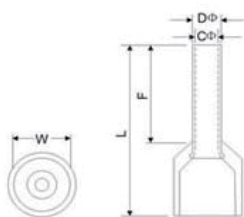

Beforehand Insulating Terminal With double-wire inser

ITEM NO	Size	Dimension(mm)						Color		Specification
		F	L	W	B	D	C	German	France	
TE 0508	2x0.5	8.0	14.5	5.0	6.5	1.8	1.5	● White	● White	Terminal material: red copper Cover: Nylon
TE 7508	2x0.75	8.0	14.7	5.5	6.7	2.1	1.8	● Blue	● Gray	
TE 7510	2x0.75	10.0	16.7	5.5	6.7	2.1	1.8	● Blue	● Gray	
TE 1008	2x1.0	8.0	15.1	5.5	7.1	2.3	2.0	● Red	● Red	
TE 1010	2x1.0	10.0	17.1	5.5	7.1	2.3	2.0	● Red	● Red	
TE 1508	2x1.5	8.0	15.5	6.4	7.2	2.6	2.3	● Black	● Yellow	
TE 1512	2x1.5	12.0	19.5	6.4	7.5	2.6	2.3	● Black	● Yellow	
TE 2510	2x2.5	10.0	18.5	8.0	8.5	3.3	2.9	● Gray	● Blue	
TE 2513	2x2.5	13.0	21.5	8.0	8.5	3.3	2.9	● Gray	● Blue	
TE 4012	2x4.0	12.0	23.1	8.8	11.1	4.2	3.8	● Orange	● Gray	
TE 6014	2x6.0	14.0	26.1	9.5	12.1	5.3	4.9	● Green	● Yellow	
TE 10-14	2x10.0	14.0	26.6	12.6	12.0	6.9	6.5	● Brown	● Red	
TE 16-14	2x16.0	14.0	31.3	19.0	17.3	8.7	8.3	● White	● Blue